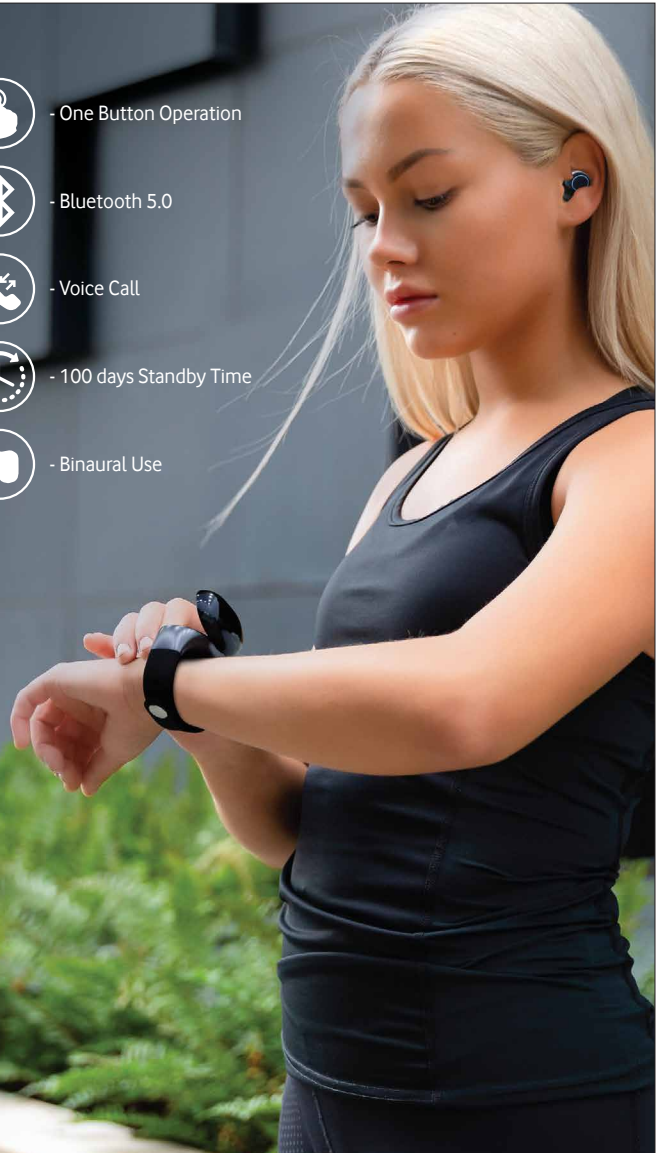

XECH Hand Tunes

Truly Wireless Musical Experience

- Bluetooth: 5.0 + EDR
- Transmission Distance: 10 Meters
- Battery Type: Lithium Polymer Battery
- Headset Play Time: 7 Hours

- One Button Operation

- Bluetooth 5.0

- Voice Call

- 100 days Standby Time

- Binaural Use

MRP
₹6799/-