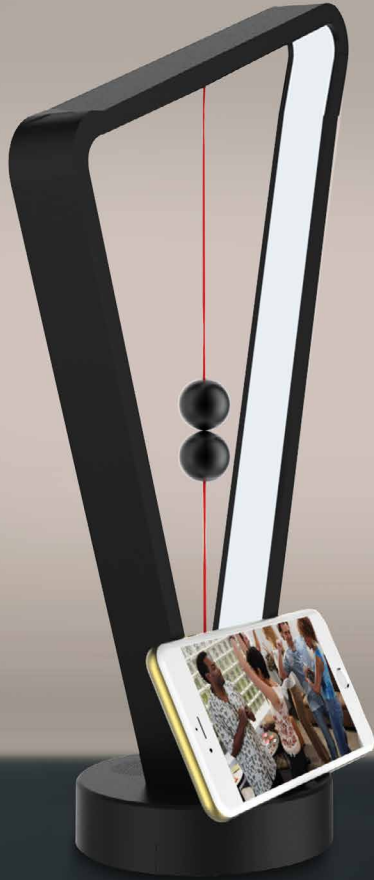

- Eye-Protection

MRP
₹2499/-

XECH Asymmetrix

- Ease of watching movies with mobile holder
- Aesthetic design
- Micro USB input

- 3 Level Brightness

- Magnetic Force to Light

- Phone Holder

MRP
₹3499/-

MRP
₹4999/-

XECH Asymmetrix S

- Ease of watching movies with mobile holder
- Aesthetic design
- Micro USB input
- Touch buttons for volume control

- 3 Level Brightness

- Magnetic Force to Light

- Phone Holder