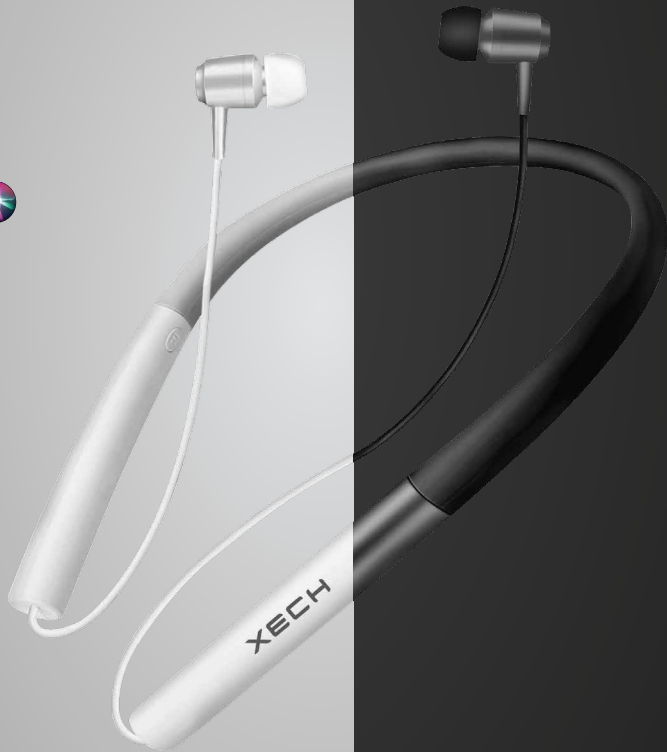

- 100 days Standby Time

- Binaural Use

MRP
₹6799/-

XECH Pill Pods

The Ultimate Music Pill!

- Bluetooth: 5.0 + EDR
- Transmission Distance: 10 Meters
- Battery Type: Lithium Polymer Battery
- Headset Play Time: 5 Hours
- Functions:
 - Binaural Use
 - One Touch Call Pickup
 - Siri/ Voice Assistant

- Bluetooth Version: 5.0
- Software Support:
 - Advanced Audio Distribution Profile (A2DP)
 - Audio/Video Remote Control Profile (AVRCP)
 - Hands Free Protocol (HFP)
 - Headset Profile (HSP)
- Operation Range: Up to 10 Meters (33 Feet)
- Play Time: Approx. 5 Hours
- Standby Time: Approx. 200 Hours

Optimized for

- In Ear Design

- Rechargeable Battery

MRP
₹1999/-

Xech Ekoflex

- Bluetooth Version: V5.0
- Speaker: ϕ 10mm/6u
- Standby Time: 300 Hours
- Voltage: 3.7V
- Frequency: 2.402-2.480GHZ
- Wattage: 0.12W
- Charging: Micro USB
- Material: ABS
- Dimensions: 44cm (L)

Optimized for

CONNECT TWO
DEVICES
SIMULTANEOUSLY

- Auto Connect

- Rechargeable Battery

- Foldable Design

MRP
₹2999/-

XECH Athos

- Bluetooth Version: 5.0
- Software Support:
 - Advanced Audio Distribution Profile (A2DP)
 - Audio/Video Remote Control Profile (AVRCP)
 - Hands Free Protocol (HFP)
 - Headset Profile (HSP)
- Operation Range: Up To 10 Meters (33 feet)
- Play Time: Approx. 5 Hours
- Standby Time: Approx. 300 Hours