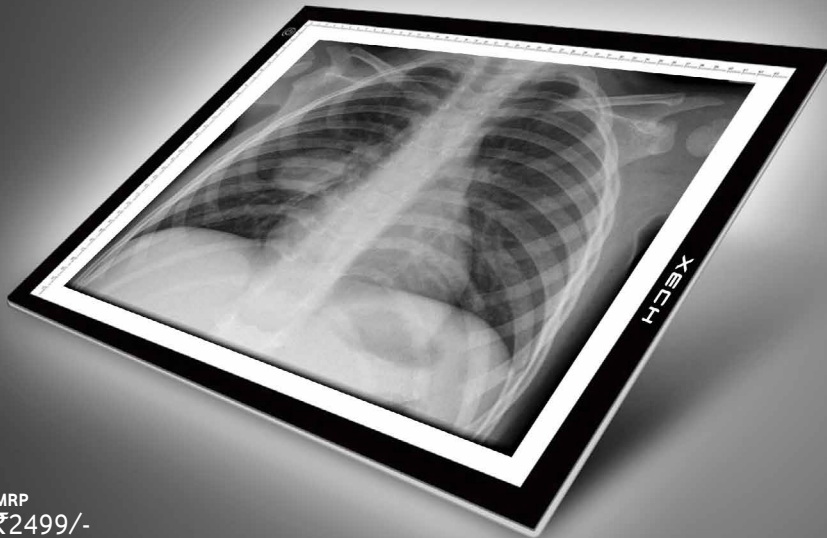

- Transfer Data at
480 MB/s

- Military Grade

- Phone to Phone
Charging

MRP
₹1999/-

XECH X-Board

- Power: 6.4W
- Brightness: 3 Levels
- Torch/Emergency Light: Yes
- Surface: Anti-dazzling
- Material: Acrylic

- View X-Ray Films

- Backlit Drawing Board

- Portable and Handy

MRP
₹2499/-

XECH Digital Photo Frame 7" & 10"

- Panel Resolution: 800 x 480 (Digital Panel) for 7"
- Panel Resolution: 1024 x 600 (Digital Panel) for 10"
- Display Ratio: 16:9
- Card Slots: SD & MMC

- Slideshow

- Video

- Music

- Alarm Clock Mode

MRP
₹7999/- (For 7" Size)

MRP
₹12999/- (For 10" Size)

XECH Portable Digital Photo Frame 10"

- Panel Resolution: 1024 x 600
- Display Ratio: 16:9
- Card Slots: SD & MMC
- Battery Capacity: 1500mAh