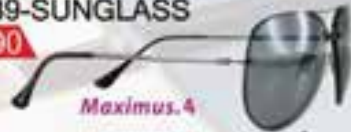

SUM39-SUNGLASS

₹8490

Maximus.4

FEATURES

- Smoke Lens with Mirror Catalytic Lens
- Gunmetal Frame & Temples
- Material : Stainless steel frame rim with nickel silver Bridge, Temples

MAXIMUS
COLLECTION