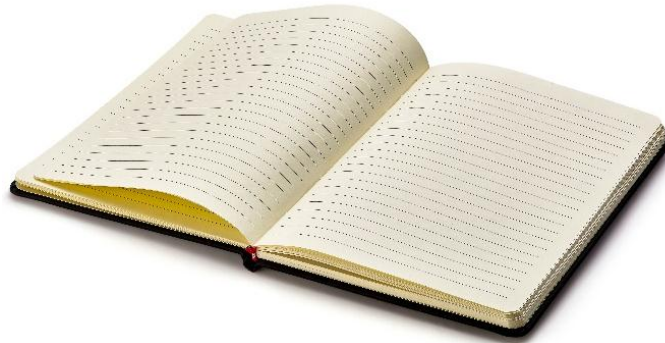

## Sheaffer Compass Combo:

Model	MRP	Image
337 BP	4850.00	
346 BP	4850.00	
9143 BP	6400.00	
9144 BP	4900.00	

**SHEAFFER**

Pen & Art Supply Co.

## Sheaffer A5 Note Book Combo:

  
**SHEAFFER**<sup>®</sup>  
Pen & Art Supply Co.

Model	MRP	Image
9322 BP	2000.00	

**SHEAFFER**®

Pen & Art Supply Co.

**Sheaffer Wallet Combo:**

Model	MRP	Image
9306 BP	1500.00	
9313 BP	1500.00	
9317 BP	1500.00	
9312 BP	1800.00	
9314 BP	1800.00	